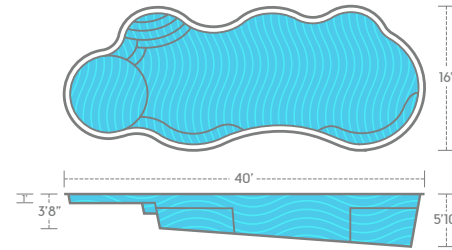

## Pool Sizes

16'x36' 5'10"

16'x40' 5'10"

1. **Large 8' diameter sun shelf** is a great spot for loungers and bubblers.
2. **Wrap-around bench** gives you ample room to visit with family and friends.
3. **Expanded entry steps** provide easy entrance and exit from the pool.
4. **Non-skid surface** on the floor, benches, sun shelf and steps is easy on your feet and your suit.
5. **Deep-end bench** give you a place to soak and unwind.

## Wellspring

16'x36' 5'10"

\*Non-Diving Pool

## Wellspring

16'x40' 5'10"

\*Non-Diving Pool