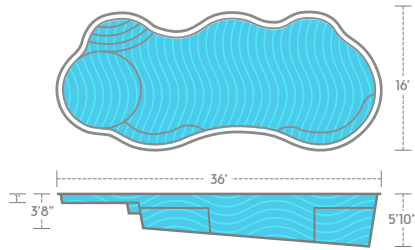

## Pool Sizes

16'x36' 5'10"

16'x40' 5'10"

1. **Large 8' diameter sun shelf** is a great spot for loungers and bubblers.
2. **Wrap-around bench** gives you ample room to visit with family and friends.
3. **Expanded entry steps** provide easy entrance and exit from the pool.
4. **Non-skid surface** on the floor, benches, sun shelf and steps is easy on your feet and your suit.
5. **Deep-end bench** give you a place to soak and unwind.

## Wellspring

16'x36' 5'10"

\*Non-Diving Pool

## Wellspring

16'x40' 5'10"

\*Non-Diving Pool