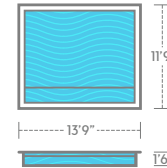

Pool Sizes

9'x9' 1'6"

13'9"x11'9" 1'6"

1. **18" depth** makes a wonderful place for toddlers and pets to splash and play.
2. **Non-skid surface** on the floor, benches and steps is easy on your feet and swimsuit.
3. **Raised or flush construction application** gives you installation options.
4. **Auto-cover ready** to help you keep your new pool safe and clean.
5. **Full-length bench** gives you the perfect spot to relax, cool off and watch the kids play.

[See More Online](#)

Wading Pool

9'x9' 1'6"

*Non-Diving Pool

Wading Pool

13'9"x11'9" 1'6"

*Non-Diving Pool

Benefits of Fiberglass