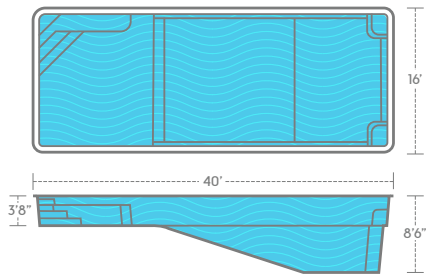

Monolith

If your home team loves to play, this is the pool for you. With Monolith, it's always game on.

Pool Sizes

16'x40' 8'6"

1. **Large, flat-bottomed shallow-end** is ideal for water games like basketball.
2. **15" warning slope** alerts children and adults alike that they're leaving the shallow-end. Note: this transition area should be designated with safety rope and floats.
3. **Dual, deep-end seats with swim-outs** give you extra options for visiting and relaxing.
4. **Wide-open swim lane** makes exercising in your new pool easy and fun.
5. **Non-skid surface** on the floor, stairs and benches is easy on your feet and your swimsuit.
6. **Auto-cover ready** to help you keep your new pool safe and clean.

[See More Online](#)

THURSDAY POOLS®

Your weekend starts early with us

Monolith

16'x40' 8'6"

*Type 1 Diving Pool

Benefits of Fiberglass

Thursday Pools Will Provide You With the Best Fiberglass Pool Available and Be a Resource Long After Installation