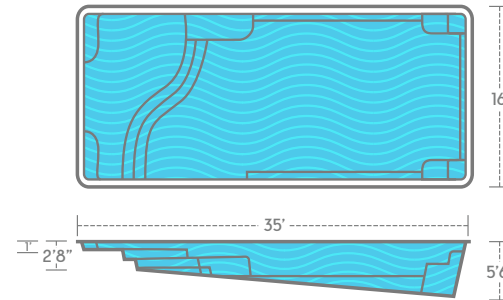

Aspen

16'x35' 5'6"

*Non-Diving Pool

Aspen

16'x40' 5'10"