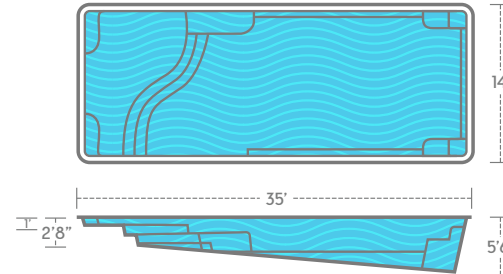

## Aspen

12'x25' 5'1"

\*Non-Diving Pool

## Aspen

14'x30' 5'6"

\*Non-Diving Pool

## Aspen

14'x35' 5'6"

\*Non-Diving Pool