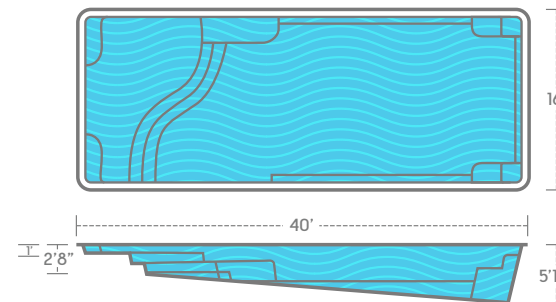

## Aspen

16'x35' 5'6"

\*Non-Diving Pool

## Aspen

16'x40' 5'10"

\*Non-Diving Pool