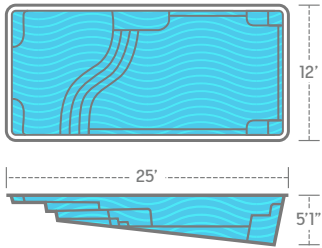

## Pool Sizes

12'x25' 5'1"

14'x30' 5'6"

14'x35' 5'6"

16'x35' 5'6"

16'x40' 5'10"

1. **Huge 12" deep tanning ledge**, is perfect for ledge loungers.
2. **Non-skid surface** on the floor, stairs, benches and tanning ledge is easy on your feet and your swimsuit.
3. **Extended bench** gives you a place to relax, unwind and socialize.
4. **Dual swim outs and benches** provide comfort and convenience in the deep-end of the pool.
5. **Courtesy ledge around the deep-end** gives you a place to stand and rest.
6. **Wide-open swim area** makes exercising in your new pool easy and fun.
7. **Auto-cover ready** to help you keep your new pool safe and clean.

## Aspen

12'x25' 5'1"

\*Non-Diving Pool

## Aspen

14'x30' 5'6"

\*Non-Diving Pool

## Aspen

14'x35' 5'6"

\*Non-Diving Pool