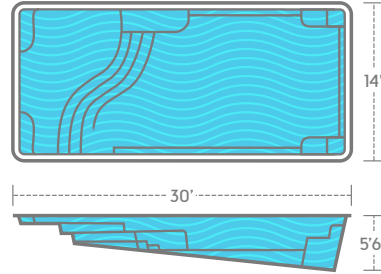

## Pool Sizes

12'x25' 5'1"

14'x30' 5'6"

14'x35' 5'6"

16'x35' 5'6"

16'x40' 5'10"

1. **Huge 12" deep tanning ledge**, is perfect for ledge loungers.
2. **Non-skid surface** on the floor, stairs, benches and tanning ledge is easy on your feet and your swimsuit.
3. **Extended bench** gives you a place to relax, unwind and socialize.
4. **Dual swim outs and benches** provide comfort and convenience in the deep-end of the pool.
5. **Courtesy ledge around the deep-end** gives you a place to stand and rest.
6. **Wide-open swim area** makes exercising in your new pool easy and fun.
7. **Auto-cover ready** to help you keep your new pool safe and clean.

## Aspen

12'x25' 5'1"

\*Non-Diving Pool

## Aspen

14'x30' 5'6"

\*Non-Diving Pool

## Aspen

14'x35' 5'6"

\*Non-Diving Pool