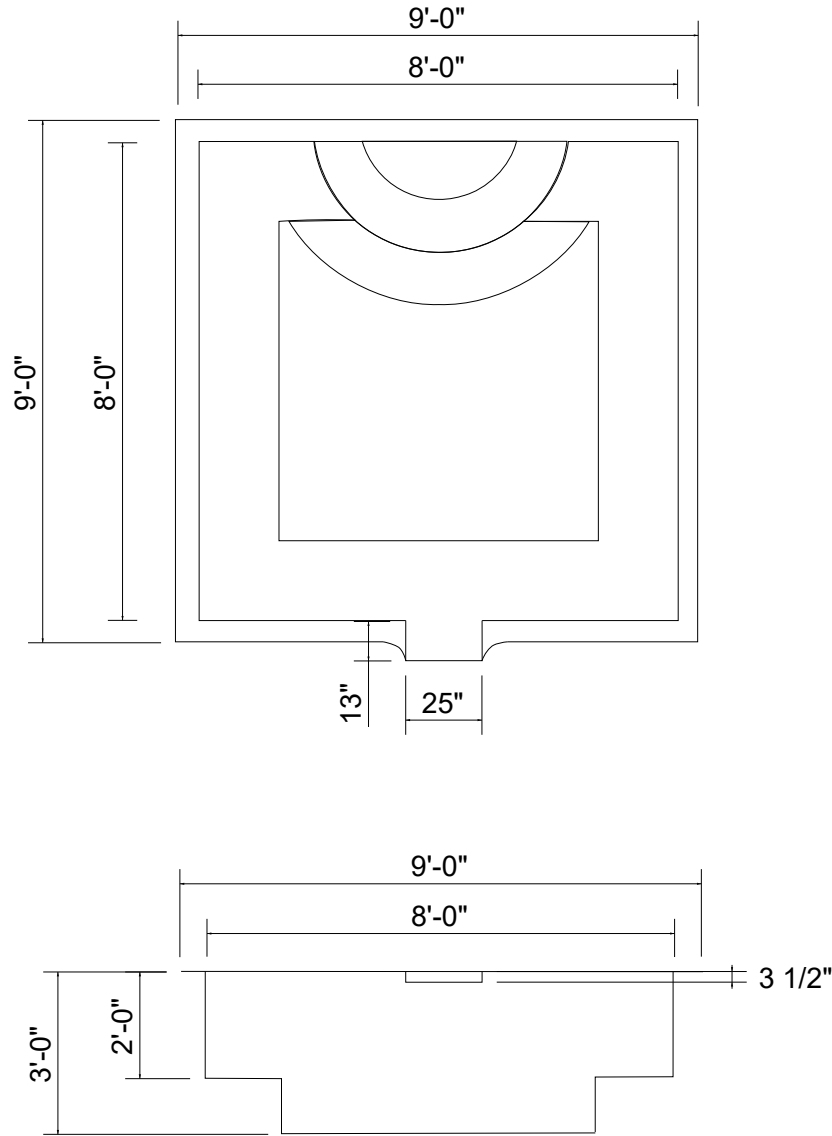

## TSP8 Spa Square w/ Spill Depth: 3'-0"

**PLEASE SEE GENERAL CONSTRUCTION AND RECOMMENDED INSTALLATION NOTES**

NON DIVING POOL

**THURSDAY POOLS® LLC**  
 your weekend starts early with us . . . ®  
 840 Commerce Parkwy  
 Fortville, Indiana 46040  
 Note: for technical help please call Thursday Pools LLC at  
 Toll Free (877) 929-POOL (7665)  
 Local (317) 973-0200

File No. \_\_\_\_\_

Street No. \_\_\_\_\_

D8

Revision No. 01

SPECIFICATIONS:  
 Volume: 890 gal (est)  
 Weight: 450 lbs (est)  
 Area: 64 sq. ft. (est)

SCALE:

CONTROL

Meets local Codes

**General Tolerance +/- 1/2"**