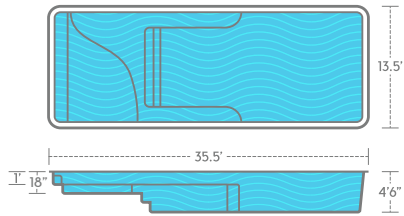

## Pool Sizes

13.5'x35.5' 4'6"

1. **12" deep tanning ledge** is perfect for ledge loungers and soaking up the sun.
2. **18" deep wading area** is an ideal spot for toddlers to play or for you to enjoy a full-body soak.
3. **Wrap-around benches** give you tons of room to visit and relax.
4. **4'6" flat-bottom depth** is great for games, water activities and entertaining.
5. **Non-skid surface** on the floor, benches, and steps is easy on your feet and your swimsuit.
6. **Auto-cover ready** to help you keep your new pool safe and clean.

# Lil Bob LX

13.5'x35.5' 4'6"

\*Non-Diving Pool