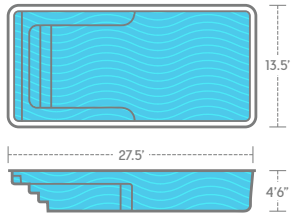

Lil Bob

There's always a party waiting to happen with Lil Bob in your backyard. You'll have hours of fun because he has something for everyone. Let the party begin!

Pool Sizes

13.5'x27.5' 4'6"

1. **4'6" flat-bottom depth** is ideal for games, water activities and entertaining.
2. **Elongated benches** provide hours of socializing and fun with family and friends.
3. **Full-length entry steps** make for easy entrance and exit from the pool.
4. **Non-skid surface** on the floor, benches, and steps is easy on your feet and your swimsuit.
5. **Auto-cover ready** to help you keep your new pool safe and clean.

[See More Online](#)

THURSDAY POOLS®

Your weekend starts early with us

Lil Bob

13.5'x27.5' 4'6"

*Non-Diving Pool

Benefits of Fiberglass

Thursday Pools Will Provide You With the Best Fiberglass Pool Available and Be a Resource Long After Installation