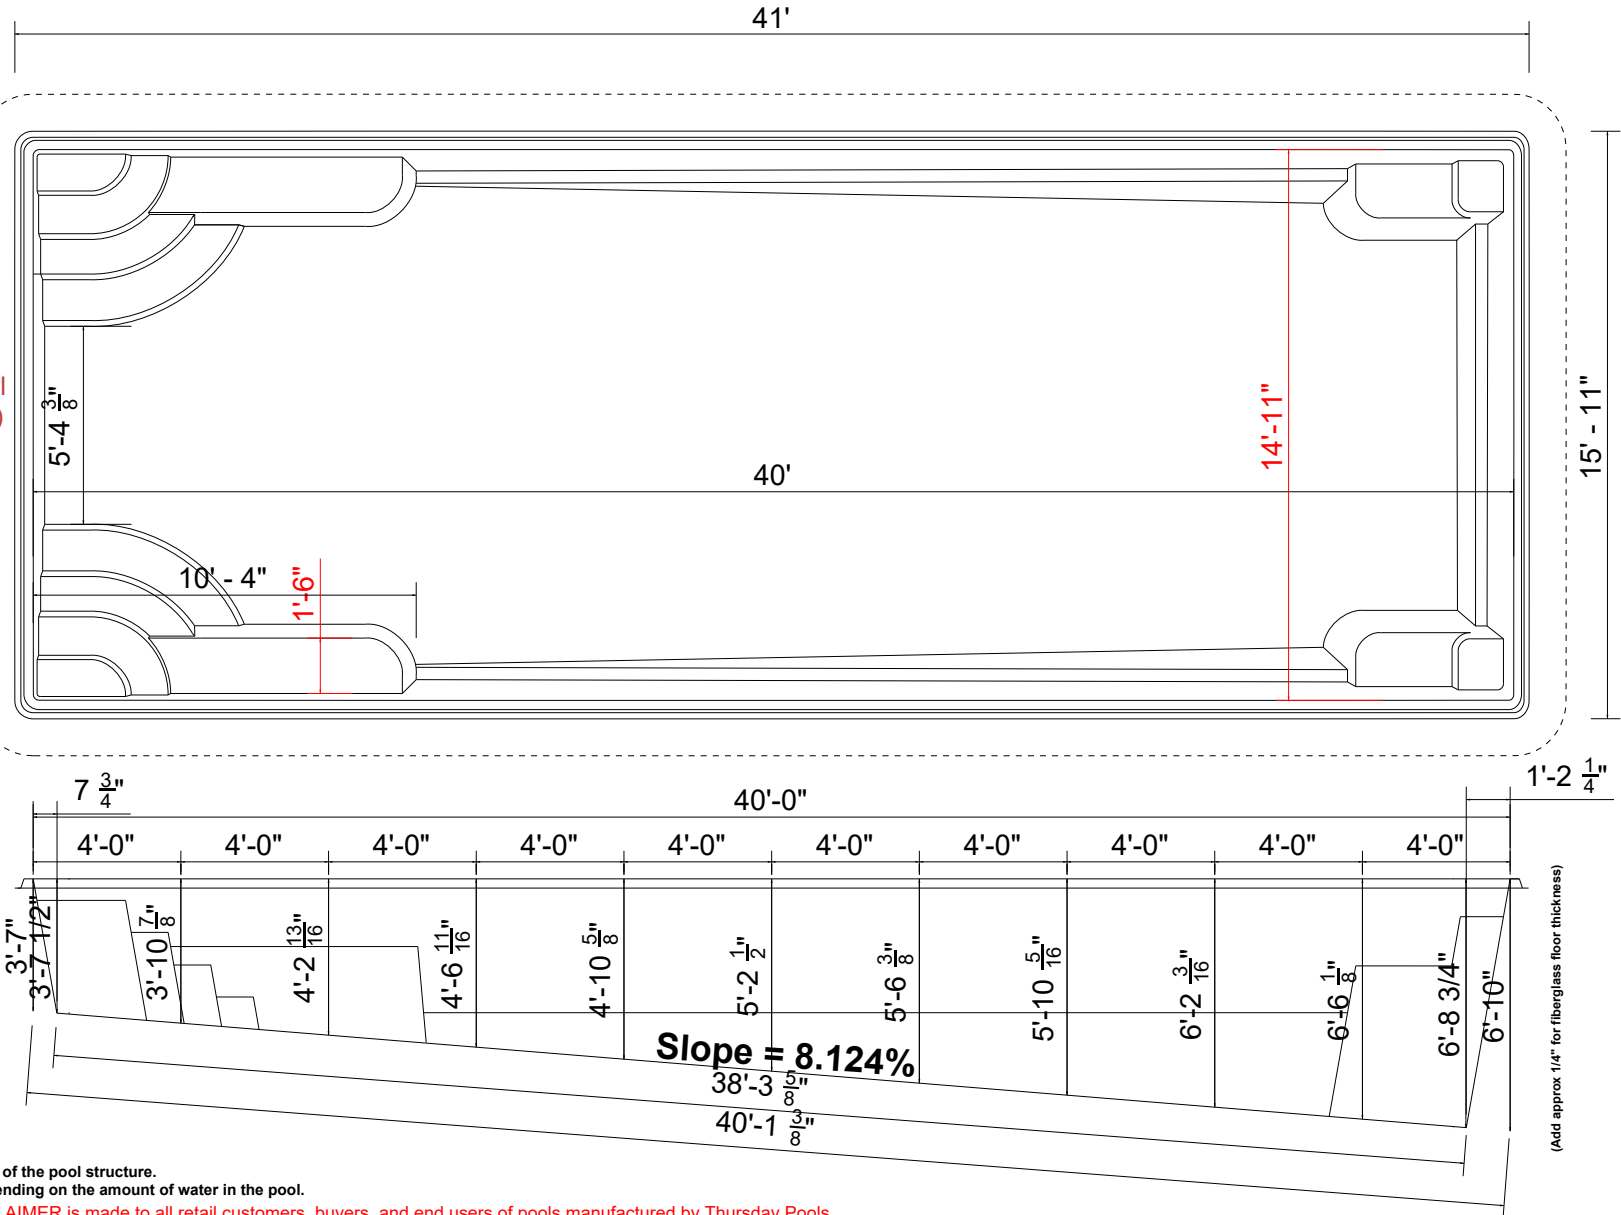

# THURSDAY POOLS

Your weekend starts early with us

**Goliath 1641**

**Depth: 3' - 8" to 6' - 8"**

Typical Overdig approx 1' If using FPA (Fiberglass Pool Anchor System) 20" to 24"

PLEASE SEE GENERAL CONSTRUCTION AND RECOMMENDED INSTALLATION NOTES NON DIVING POOL

SPECIFICATIONS:  
 volume: 19,700 gal (est)  
 Weight: 3,700 lbs (est)  
 Area: 600 sq. ft. (est)  
 Perimeter: 109.8' (est)  
 SCALE:

CONTROL

Designed By: \_\_\_\_\_  
 Checked By: \_\_\_\_\_  
 D.C. TP BK