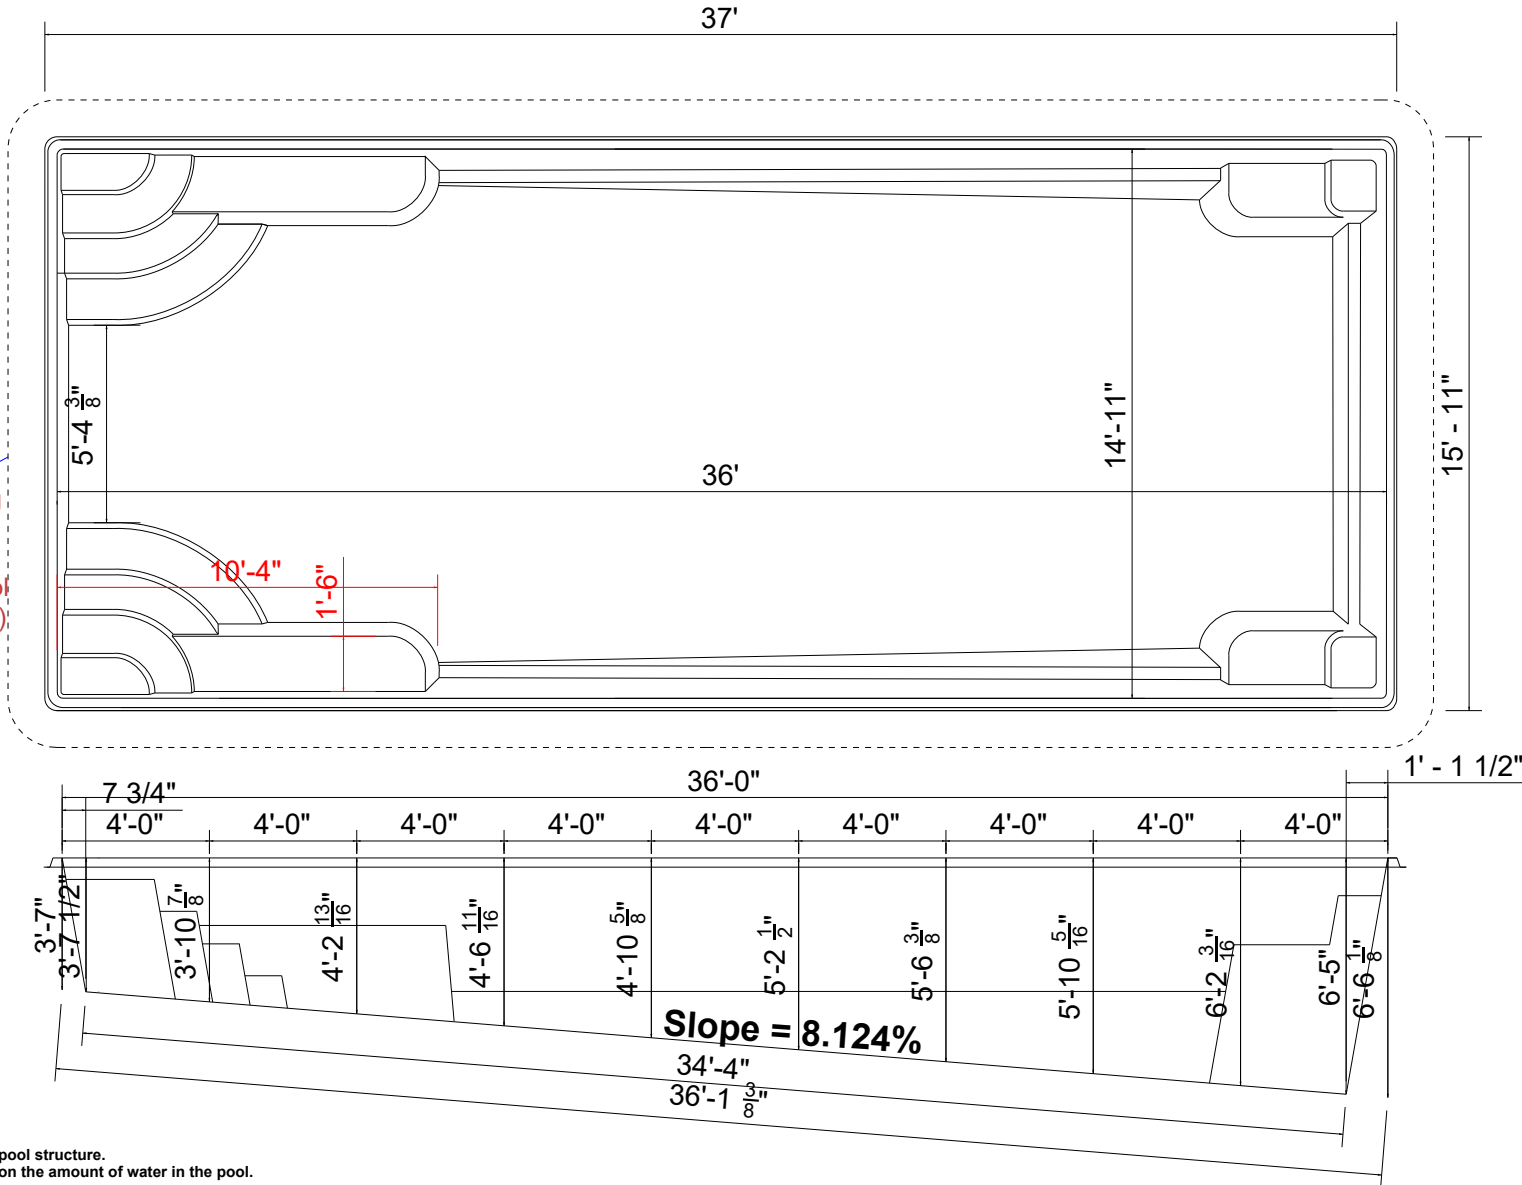

THURSDAY POOLS

Your weekend starts early with us

Goliath 1637

Depth: 3' - 8" to 6' - 4"

Typical Overdig
approx 1'
If using FPA
(Fiberglass Pool
Anchor System),
20" to 24"

PLEASE SEE GENERAL CONSTRUCTION AND
RECOMMENDED INSTALLATION NOTES
NON DIVING POOL

SPECIFICATIONS:
volume: 17,500 gal (est)
Weight: 3,380 lbs (est)
Area: 538 sq. ft. (est)
Perimeter: 101.8' (est)
SCALE:

CONTROL

Designed By: Checked By:

D.C. TP BK

THURSDAY POOLS LLC
your weekend starts early with us . . .
840 Commerce Parkway
Fortville, Indiana 46040
Note: for technical help please call Thursday Pools LLC at
Toll Free (877) 929-POOL (7665)
Local (317) 973-0200

To be filled out by Pool Dealer

POOL NAME: **Goliath 1637**

OWNER:

ADDRESS:

POOL DEALER:

To be filled out by Thursday Pools LLC

Date: 3/29/22

Job No.