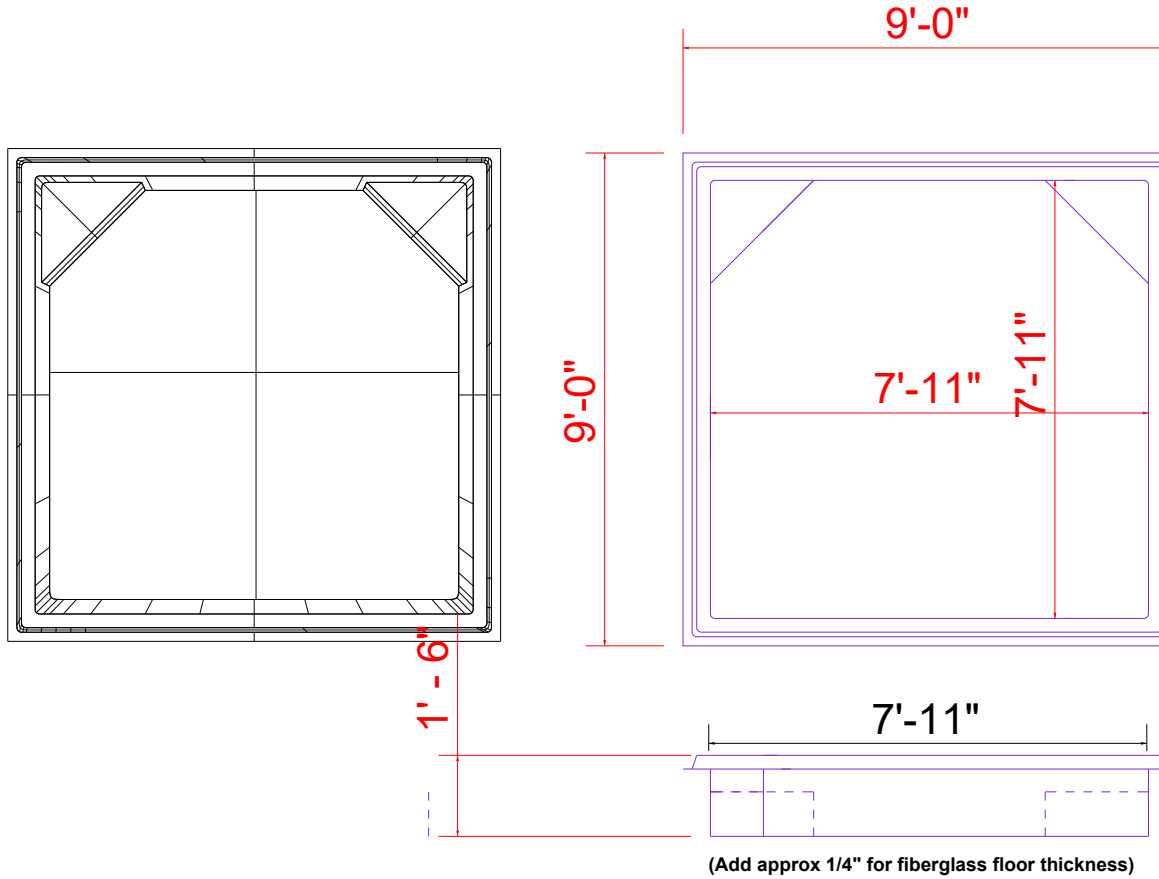

THURSDAY POOLS

Your weekend starts early with us

Wading 9X9

Depth: 3' - 6"

PLEASE SEE GENERAL CONSTRUCTION AND RECOMMENDED INSTALLATION NOTES

***All depths reflect the depth of the pool structure.
Water depths may vary depending on the amount of water in the pool.**

SPECIFICATIONS:
 volume: 510 gal (est)
 Weight: 300 lbs (est)
 Area: 64sq.ft. (est)

SCALE:

CONTROL		Checked By:	Dave C
		Created By:	Gary H
Designed By:	Bob K		

THURSDAY POOLS LLC
 your weekend starts early with us . . .[®]
 840 Commerce Parkway
 Fortville, Indiana 46040
 Note: for technical help please call Thursday Pools LLC at
 Toll Free (877) 929-POOL (7665)
 Local (317) 973-0200