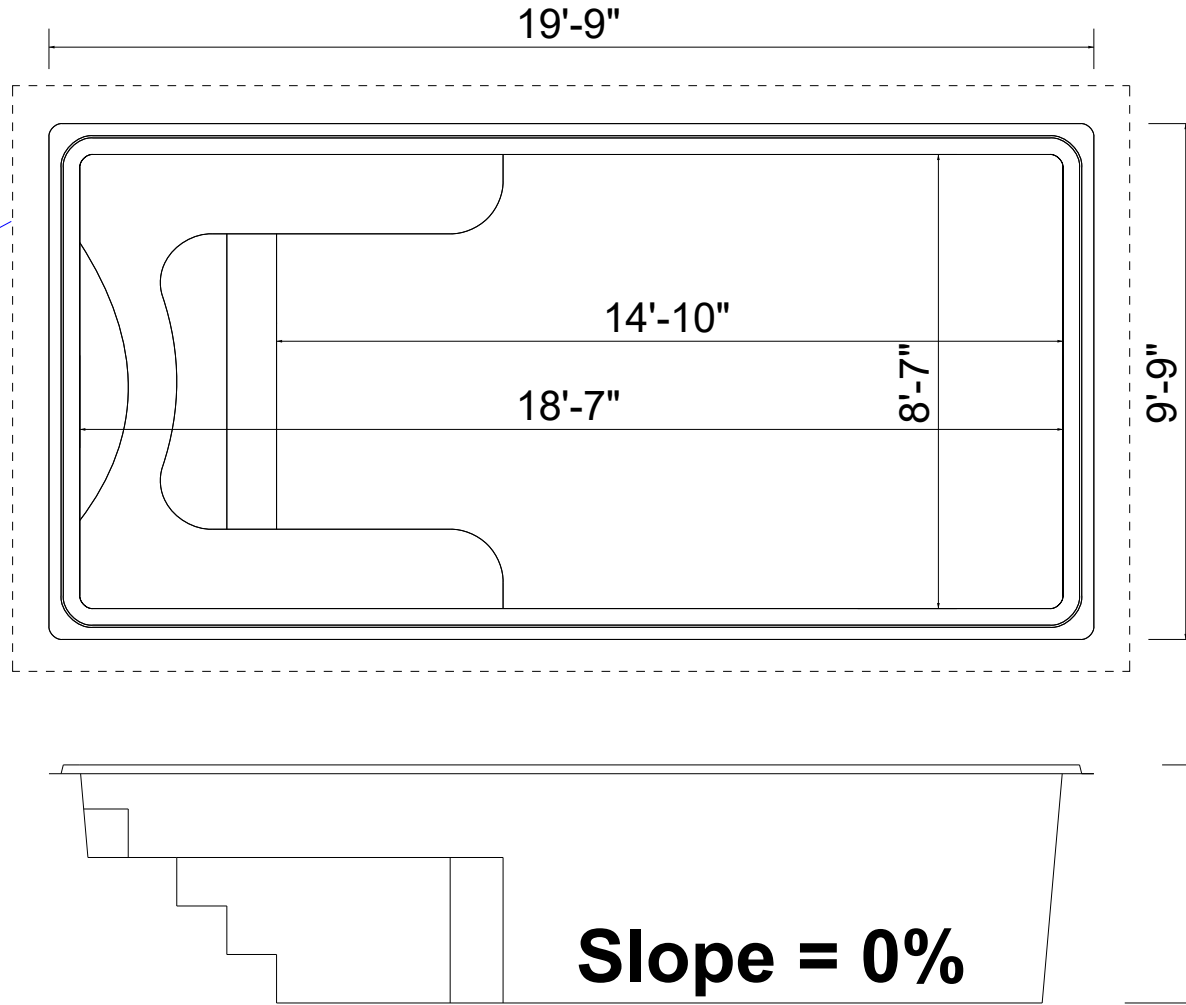

# THURSDAY POOLS

Your weekend starts early with us

**SEA TURTLE 1020**      **Depth: 4' - 6"**

Typical Overdig  
approx 1'  
If using FPA  
(Fiberglass Pool  
Anchor System)  
20" to 24"

(Add approx 1/4" for fiberglass floor thickness)

**PLEASE SEE GENERAL CONSTRUCTION AND  
RECOMMENDED INSTALLATION NOTES**

**NON DIVING POOL**

To be filled out by Thursday Pools, LLC Date: 3/29/22 Job No. File No.		To be filled out by Pool Dealer: POOL NAME: Sea Turtle 1020 OWNER: ADDRESS: POOL DEALER:	
THURSDAY POOLS, LLC your weekend starts early with us... 840 Commerce Parkway, Fortville, Indiana 46040 Note: for technical help please call Thursday Pools LLC at Toll Free (877) 923-POOL (7665) Local (317) 973-0200		CONTROL Designed By: Bob K Created By: Gary H Checked By: Dave C	
SPECIFICATIONS: volume: 4,300 gal (est) Weight: 1,200 lbs (est) Area: 60 sq. ft. (est) #'s based on averages SCALE:		SHEET No. D1 Revision No. 02	