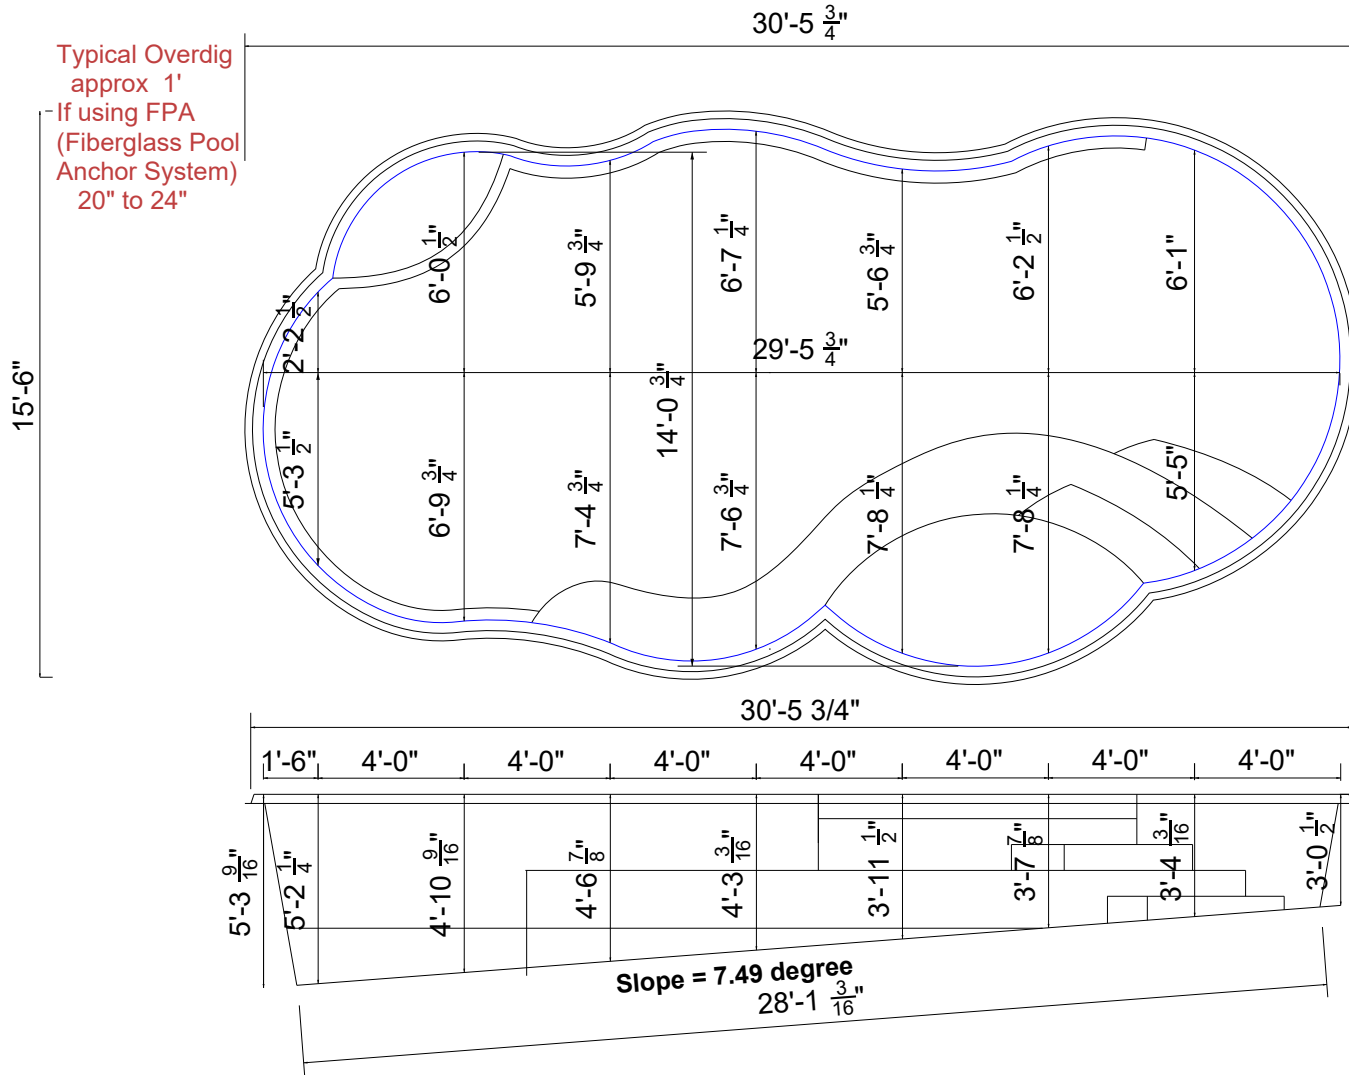

# THURSDAY POOLS

Your weekend starts early with us

Sun Day 1530

Depth: 3'-0" to 5'-4"

PLEASE SEE GENERAL CONSTRUCTION AND RECOMMENDED INSTALLATION NOTES

(Add approx. 1/4" for fiberglass floor thickness)

NON DIVING POOL

Meets Input Criteria	Confirmed Act Dim	Confirmed Dig Spec
WHK 10/11/17	EV 9/25/18	EV 9/25/18
CONTROL		

SPECIFICATIONS:  
Volume: 10,000 gal (est)  
Weight: 2,500 lbs (est)  
Area: 405 sq. ft. (est)  
Perimeter: 84' (est)  
SCALE:

General Tolerance +/- 1/2"