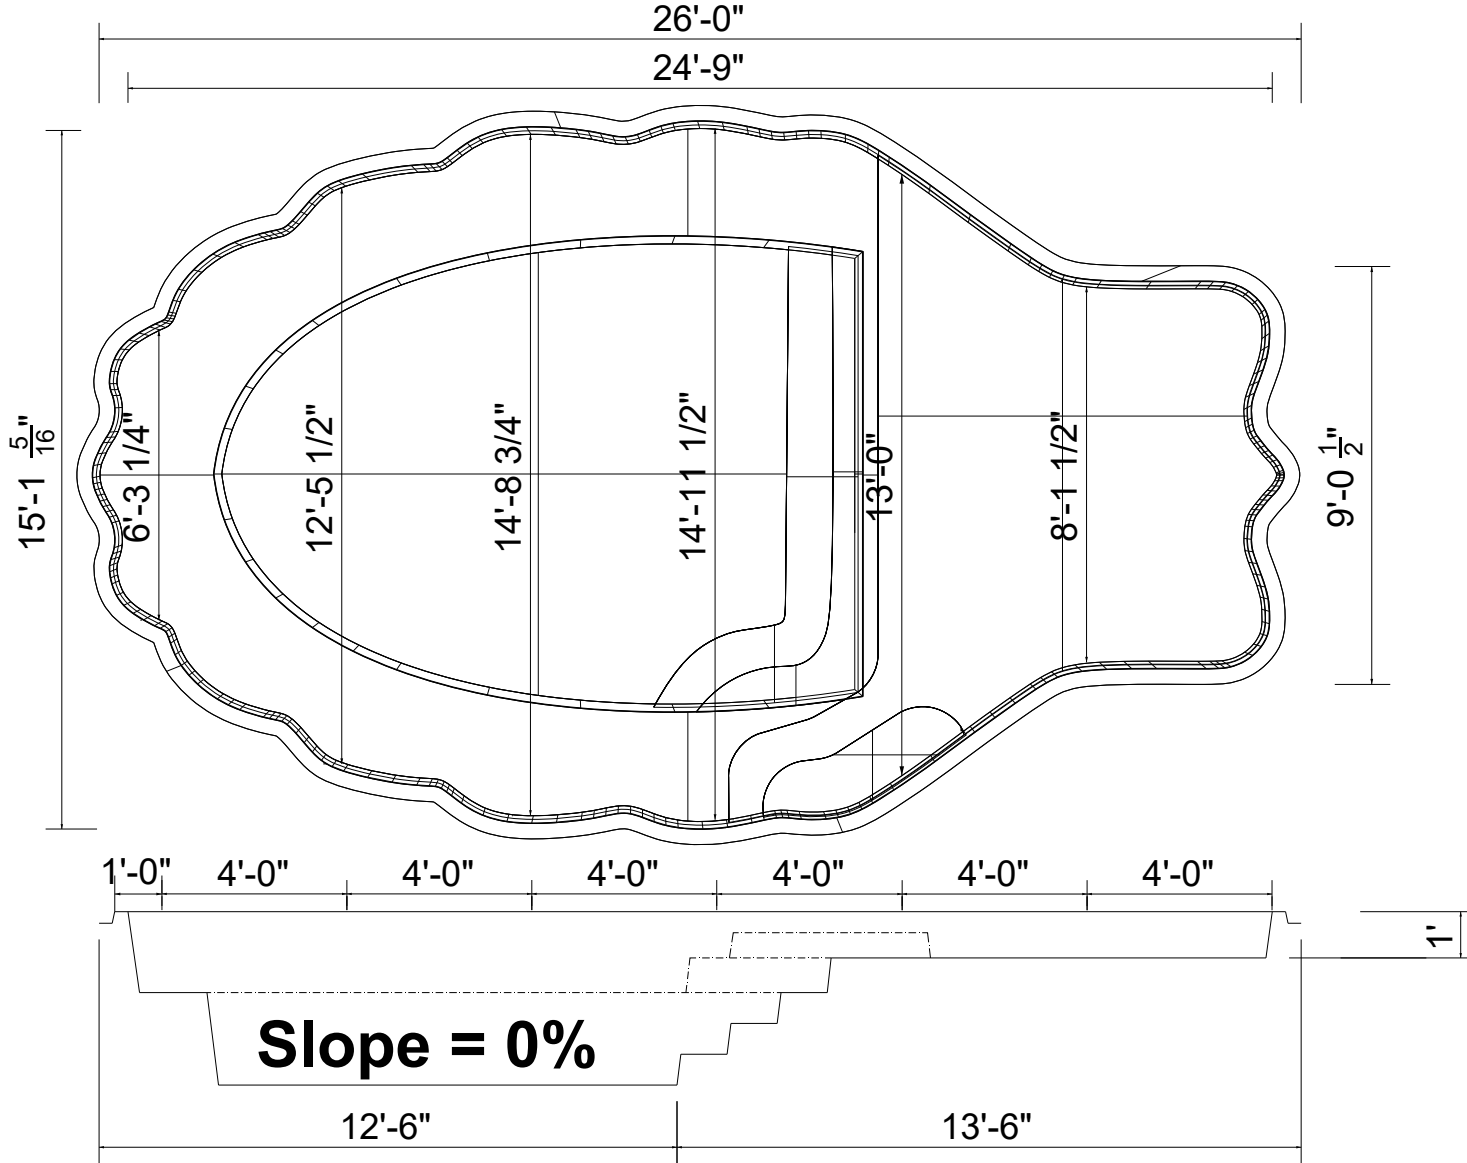

## Pearl 1525 Depth: 3' - 9"

**PLEASE SEE GENERAL CONSTRUCTION AND RECOMMENDED INSTALLATION NOTES**

**NON DIVING POOL**

**THURSDAY POOLS, LLC**

Your weekend starts early with us . . .  
 840 Commerce Parkway  
 Fortville, Indiana 46040  
 Note for Retailers: Please call Thursday Pools LLC at  
 Toll Free (877) 925-0200 or Local (817) 973-0200

To be filled out by Pool Dealer  
 POOL NAME: Pearl 1525  
 OWNER:  
 ADDRESS:  
 POOL DEALER:

To be filled out by Thursday Pools, LLC  
 Date: 3/29/22  
 Job No.  
 File No.

Sheet No. D8  
 Revision No. 01

CONTROL  
 Designed By: D.C.  
 Created By: TP  
 Checked By: BK  
 Scale: BK

SPECIFICATIONS:  
 Volume: 2,000 gallons (est)  
 Weight: 1,200 lbs (est)  
 Area: 340 sq. ft. (est)  
 Perimeter: 70' estimate  
 SCALE: