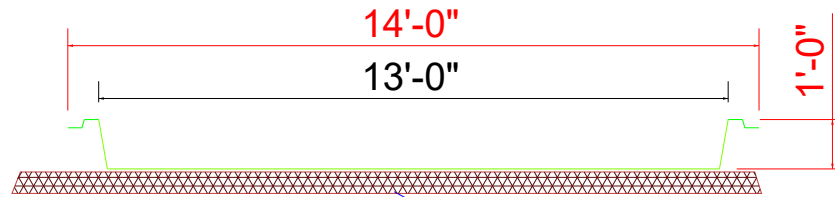

THURSDAY POOLS®

Your weekend starts early with us

WET DECK 148

(Add approx 1/4" for fiberglass floor thickness)

PLEASE SEE GENERAL CONSTRUCTION AND RECOMMENDED INSTALLATION NOTES

SPECIFICATIONS:	
Volume:	270 gallons estimate
Weight:	350 lbs estimate
Area:	14 sq. ft. estimate
Perimeter:	39' estimate
NON DIVING POOL	
SCALE:	
CONTROL	
Designed By:	Checked By:
D.C.	TP