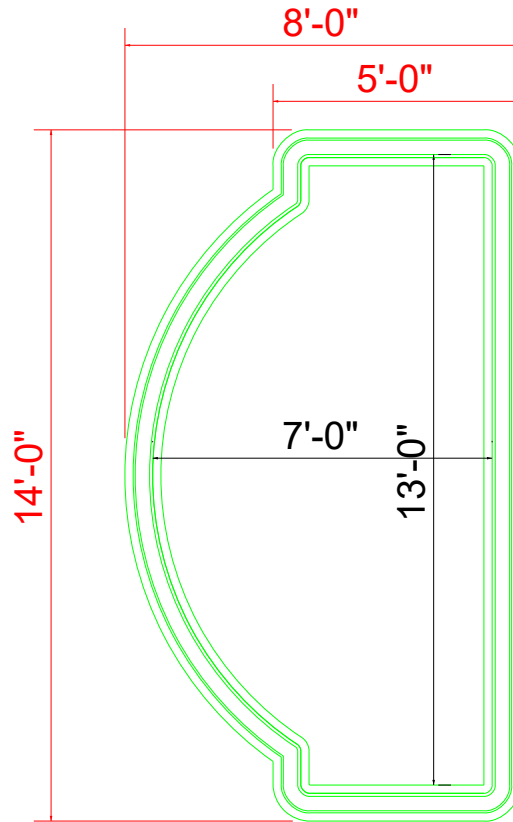

THURSDAY POOLS®

Your weekend starts early with us

WET DECK 148

(Add approx 1/4" for fiberglass floor thickness)

PLEASE SEE GENERAL CONSTRUCTION AND RECOMMENDED INSTALLATION NOTES

SPECIFICATIONS:	
Volume:	270 gallons estimate
Weight:	350 lbs estimate
Area:	14 sq. ft. estimate
Perimeter:	39' estimate
NON DIVING POOL	
SCALE:	
CONTROL	
Designed By:	Checked By:
D.C.	TP

To be filled out by Pool Dealer

POOL NAME: **Wet Deck 148**

OWNER:

ADDRESS:

POOL DEALER:

To be filled out by Thursday Pools LLC

Date: 3/29/22

JOB No.: