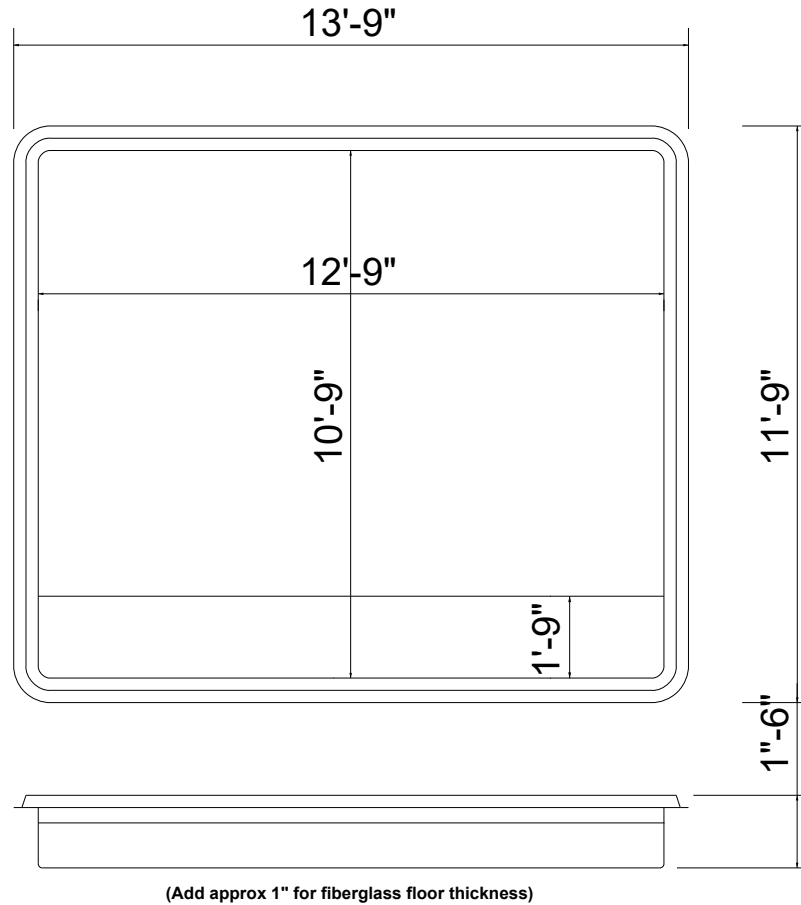

THURSDAY POOLS

Your weekend starts early with us

Wading Pool II

Depth: 18"

PLEASE SEE GENERAL CONSTRUCTION AND RECOMMENDED INSTALLATION NOTES

NON DIVING POOL

THURSDAY POOLS, LLC

your weekend starts early with us . . .
840 Commerce Parkway
Fortville, Indiana 48040
Note: for technical help please call Thursday Pools LLC at
Toll Free (877) 929-POOL (7665)
Local (317) 973-0200

SPECIFICATIONS:
volume:: 970 gal (est)
Weight: 400 lbs (est)
Area: 134 sq. ft. (est)
Perimeter: 47 (est)
SCALE:

CONTROL

Designed By:	Created By:	Checked By:
J.S.	TP	BK

To be filled out by Pool Dealer:
POOL NAME: Lil Bob Wet Deck 1211

OWNER:	ADDRESS:	POOL DEALER:

Job No.	File No.

Sheet No.
D8
Revision No. 01

*All depths reflect the depth of the pool structure.

Water depths may vary depending on the amount of water in the pool.

This NOTICE AND DISCLAIMER is made to all retail customers, buyers, and end users of pools manufactured by Thursday Pools.

You are by this NOTICE advised that pools manufactured by Thursday Pools (the "MANUFACTURER") are sold by independent dealers and dealerships.

Each dealer is an independent businessperson who is completely separate from the MANUFACTURER. Each dealer is an independent contractor,

and no dealer is an owner, agent (in fact or law), or employee of the MANUFACTURER. The MANUFACTURER hereby DISCLAIMS any liability

for an intentional or negligent act by any dealer, dealership, or installer, or any damage to any Thursday Pools pool caused by an act of any dealer, dealership, or installer.