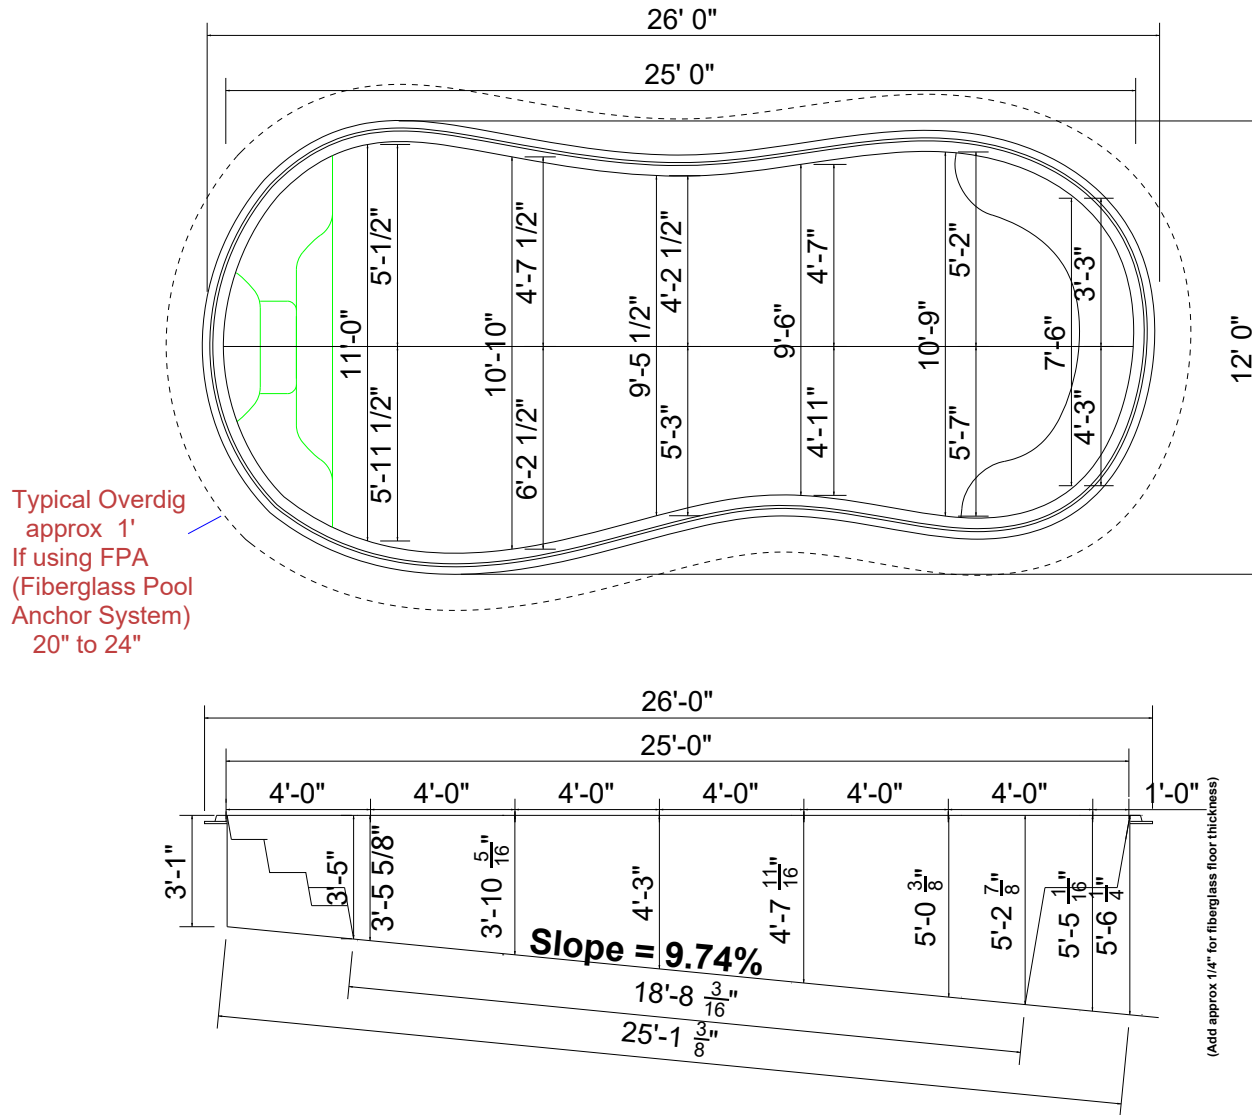

THURSDAY POOLS®

Your weekend starts early with us

Titus 1226 Depth: 3' 5" to 5' 5"

PLEASE SEE GENERAL CONSTRUCTION AND RECOMMENDED INSTALLATION NOTES

NON DIVING POOL

THURSDAY POOLS LLC
 your weekend starts early with us
 840 Commerce Parkway
 Fortville, Indiana 46040
 Note: for technical help please call Thursday Pools LLC at
 Toll Free (877) 929-POOL (7665)
 Local (317) 973-0200

POOL NAME: TITUS 1226
OWNER:
ADDRESS:
POOL DEALER:

CONTROL
 Designed By: Checked By:
 D.C. TP BK

SPECIFICATIONS:
 volume: 7,500 gal (est)
 Weight: 1,800 lbs (est)
 Area: 250 sq. ft. (est)
 Perimeter: 72' (est)
SCALE:

To be filed out by Thursday Pools LLC
 Date: 3/29/22
 Job No.
 File No.

To be filed out by Pool Dealer
POOL NAME: TITUS 1226
OWNER:
ADDRESS:
POOL DEALER:

Sheet No. D9
 Revision No. 01

*All depths reflect the depth of the pool structure.
 Water depths may vary depending on the amount of water in the pool.
 This NOTICE AND DISCLAIMER is made to all retail customers, buyers, and end users of pools manufactured by Thursday Pools.
 You are by this NOTICE advised that pools manufactured by Thursday Pools (the "MANUFACTURER") are sold by independent dealers and dealerships.
 Each dealer is an independent businessperson who is completely separate from the MANUFACTURER. Each dealer is an independent contractor,
 and no dealer is an owner, agent (in fact or law), or employee of the MANUFACTURER. The MANUFACTURER hereby DISCLAIMS any liability
 for an intentional or negligent act by any dealer, dealership, or installer, or any damage to any Thursday Pools pool caused by an act of any dealer, dealership, or installer.